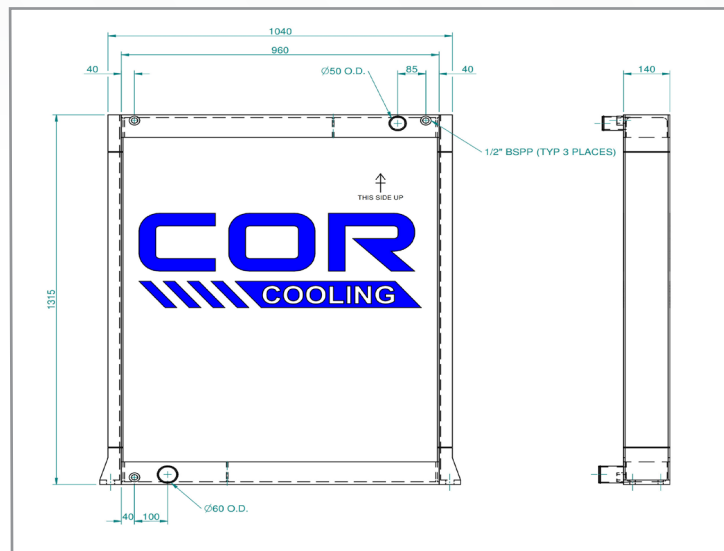

Design Application To suit KOMPTECH Topturn X53 Windrow Turner

COR Part no. OKOMPTOPX53-R Radiator

OE Part no. TBA

FEATURES

- Heavy duty bar and plate.
- Side band expansion slids.
- Performance Data Sheet available.
- One year manufacturers' warranty.

GENERAL ARRANGEMENT DRAWING

HEAT DISSIPATION CURVE

Document no: COR-NAT-MANU-DOC-006

Revision no: 1

Date of issue: 20/10/2015

*Terms and conditions apply