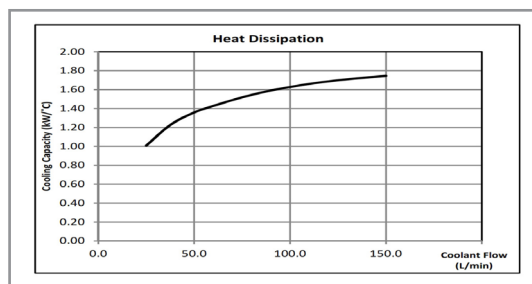

HEAT DISSIPATION CURVE

Document no: COR-NAT-MANU-DOC-006

Revision no: 1

Date of issue: 20/10/2015

*Terms and conditions apply